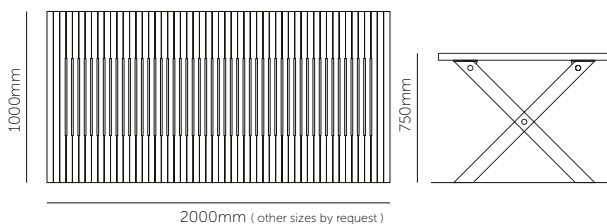

Foldable table made with pine wood from Beira-baixa with linseed oil protection and solid brass axes. When outside use, use the store system on hard winters. Available in other materials by request. Being produced in solid wood, the design of the veins and the tone of the wood can change.

mesa

Foldable Table

designer : Daniel do Nascimento  
numbered and signed piece.

STRUCTURE:

MESA Folding table  
W 2000 x D 1000 x 750 (in mm)

PRICE : Due to the daily price escalation of the raw material it is not possible for us to present a correct value. Please contact us for info@priguiza.com for correct information. Thank you very much.